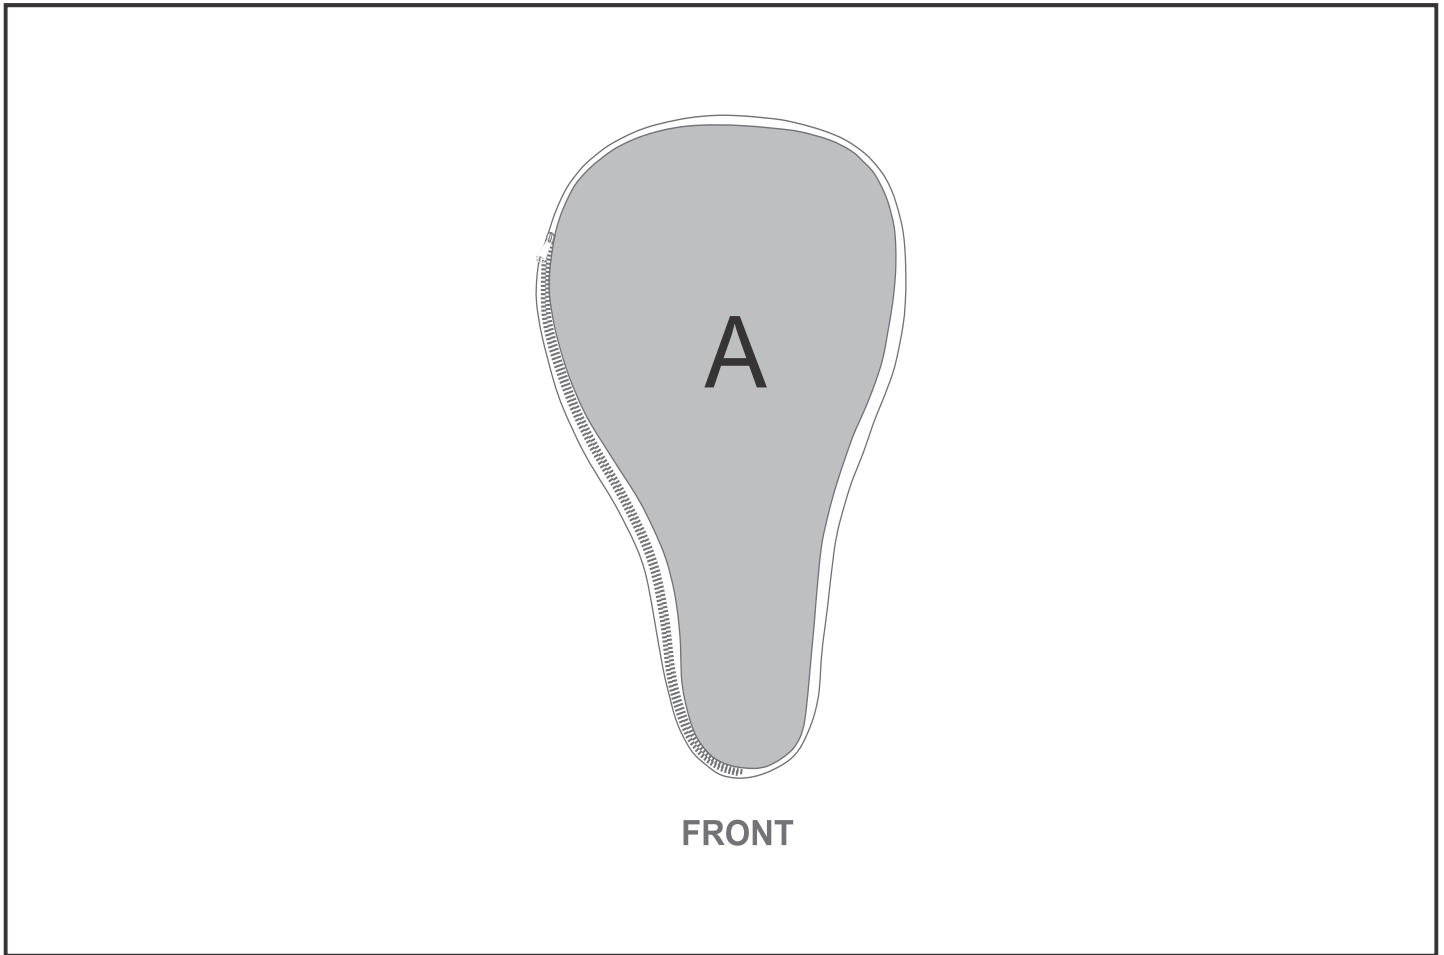

# SG-HP-42-G

PPS Hoppla Shift Padel Bag

## Need to know:

Includes 1-Position Sublimation (setup fees apply)

- Please Note: We cannot guarantee 100% logo Alignment on all Brandable Panels.

## Branding Options:

Position	Branding Method (Branding Code)	No. of Colours	Dimension
A	Custom Sublimation A (CPSUB-A)	Full Colour	326mm wide x 541mm high